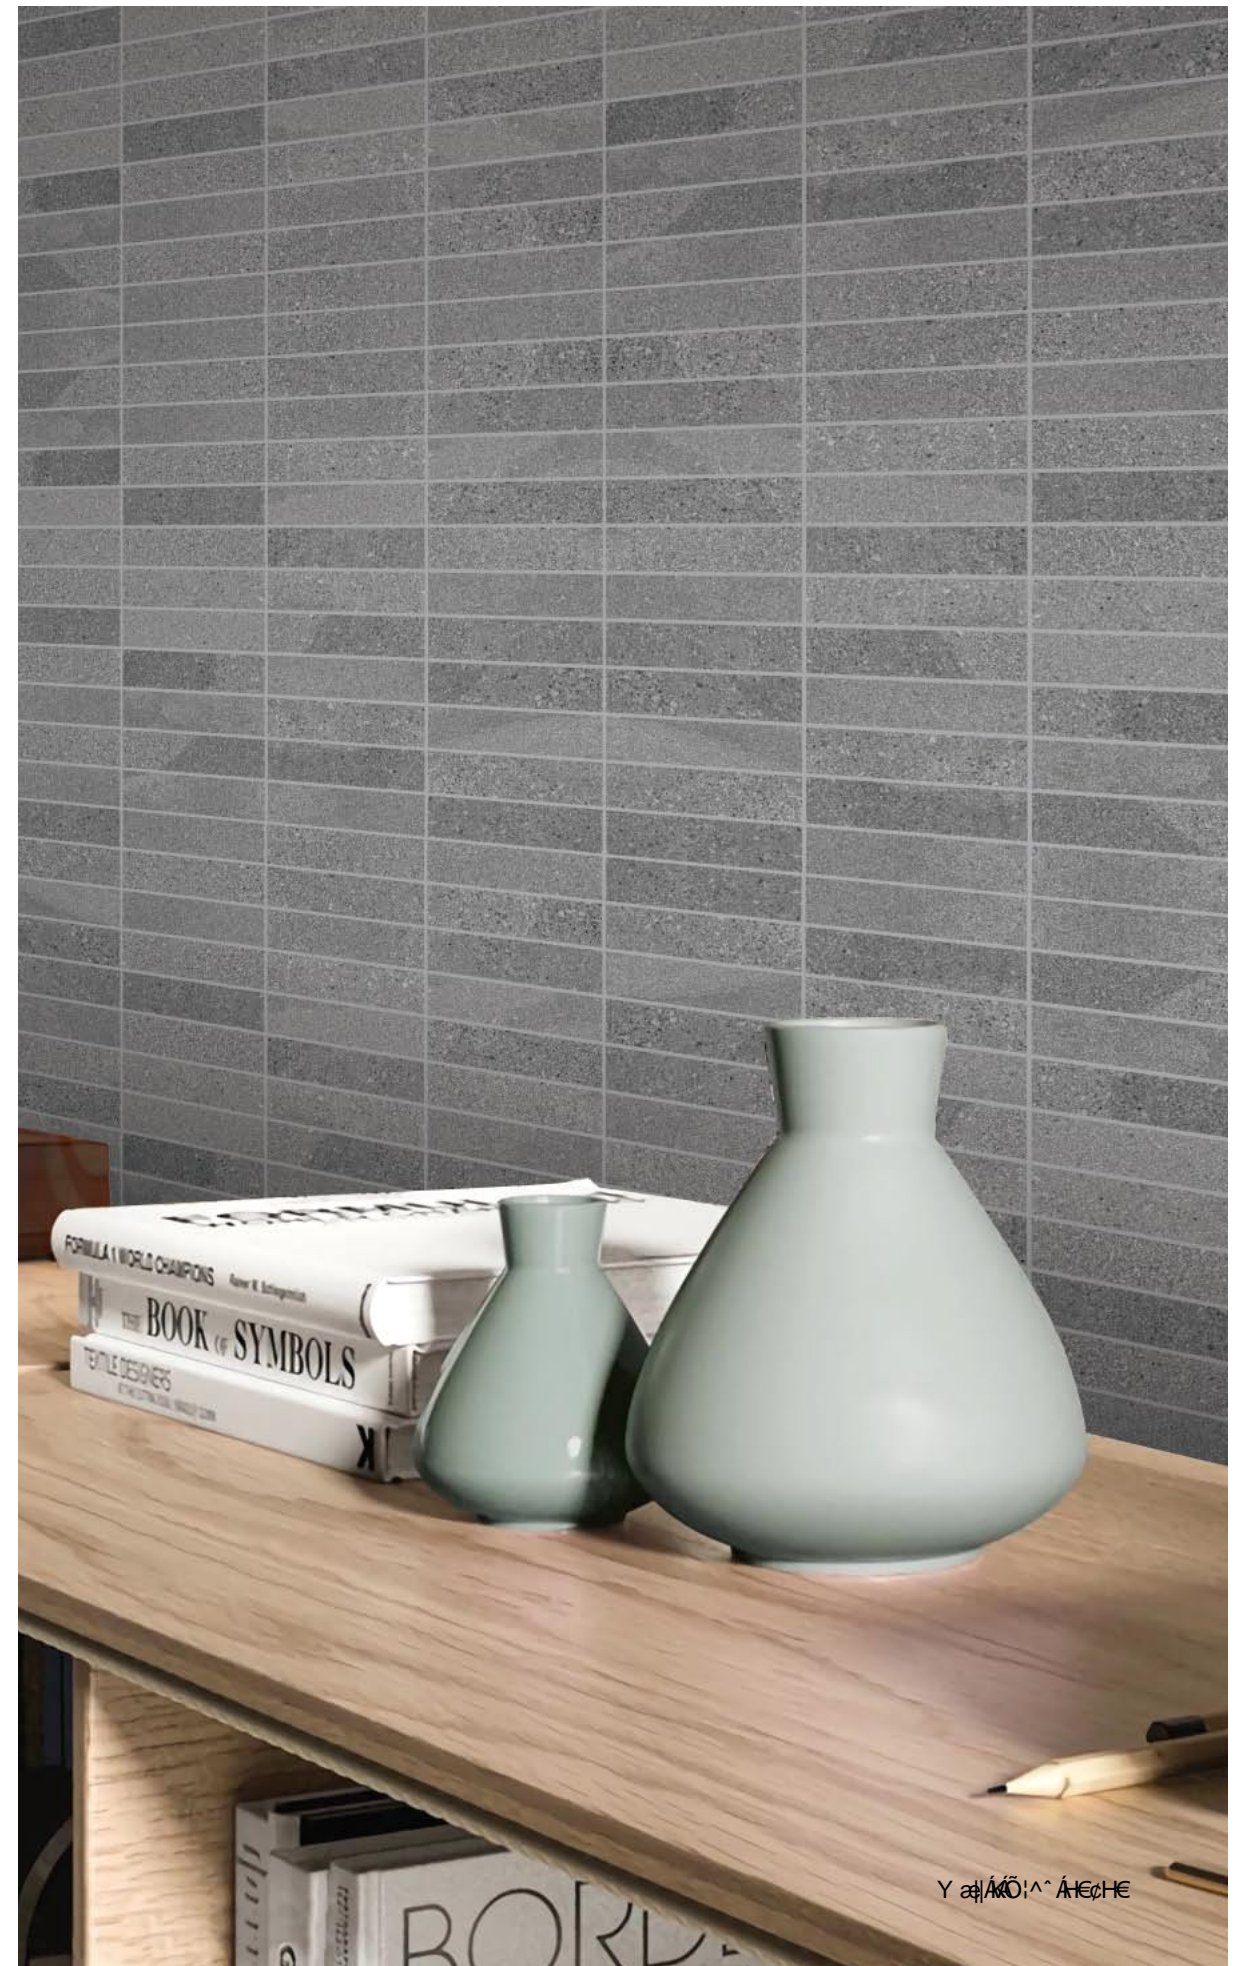

自然与几何的美学碰撞 / *Aesthetics collision*

苏格马赛克系列，结合悉尼产品，将砂岩与石纹的复合纹理展现在方格上，自然与几何的碰撞，营造出独特的美感。

Scotland mosaic series, combined with Sydney, reveals the complex texture of sandstone and bluestone on the grid. When nature collides geometry, an unique beauty is created.