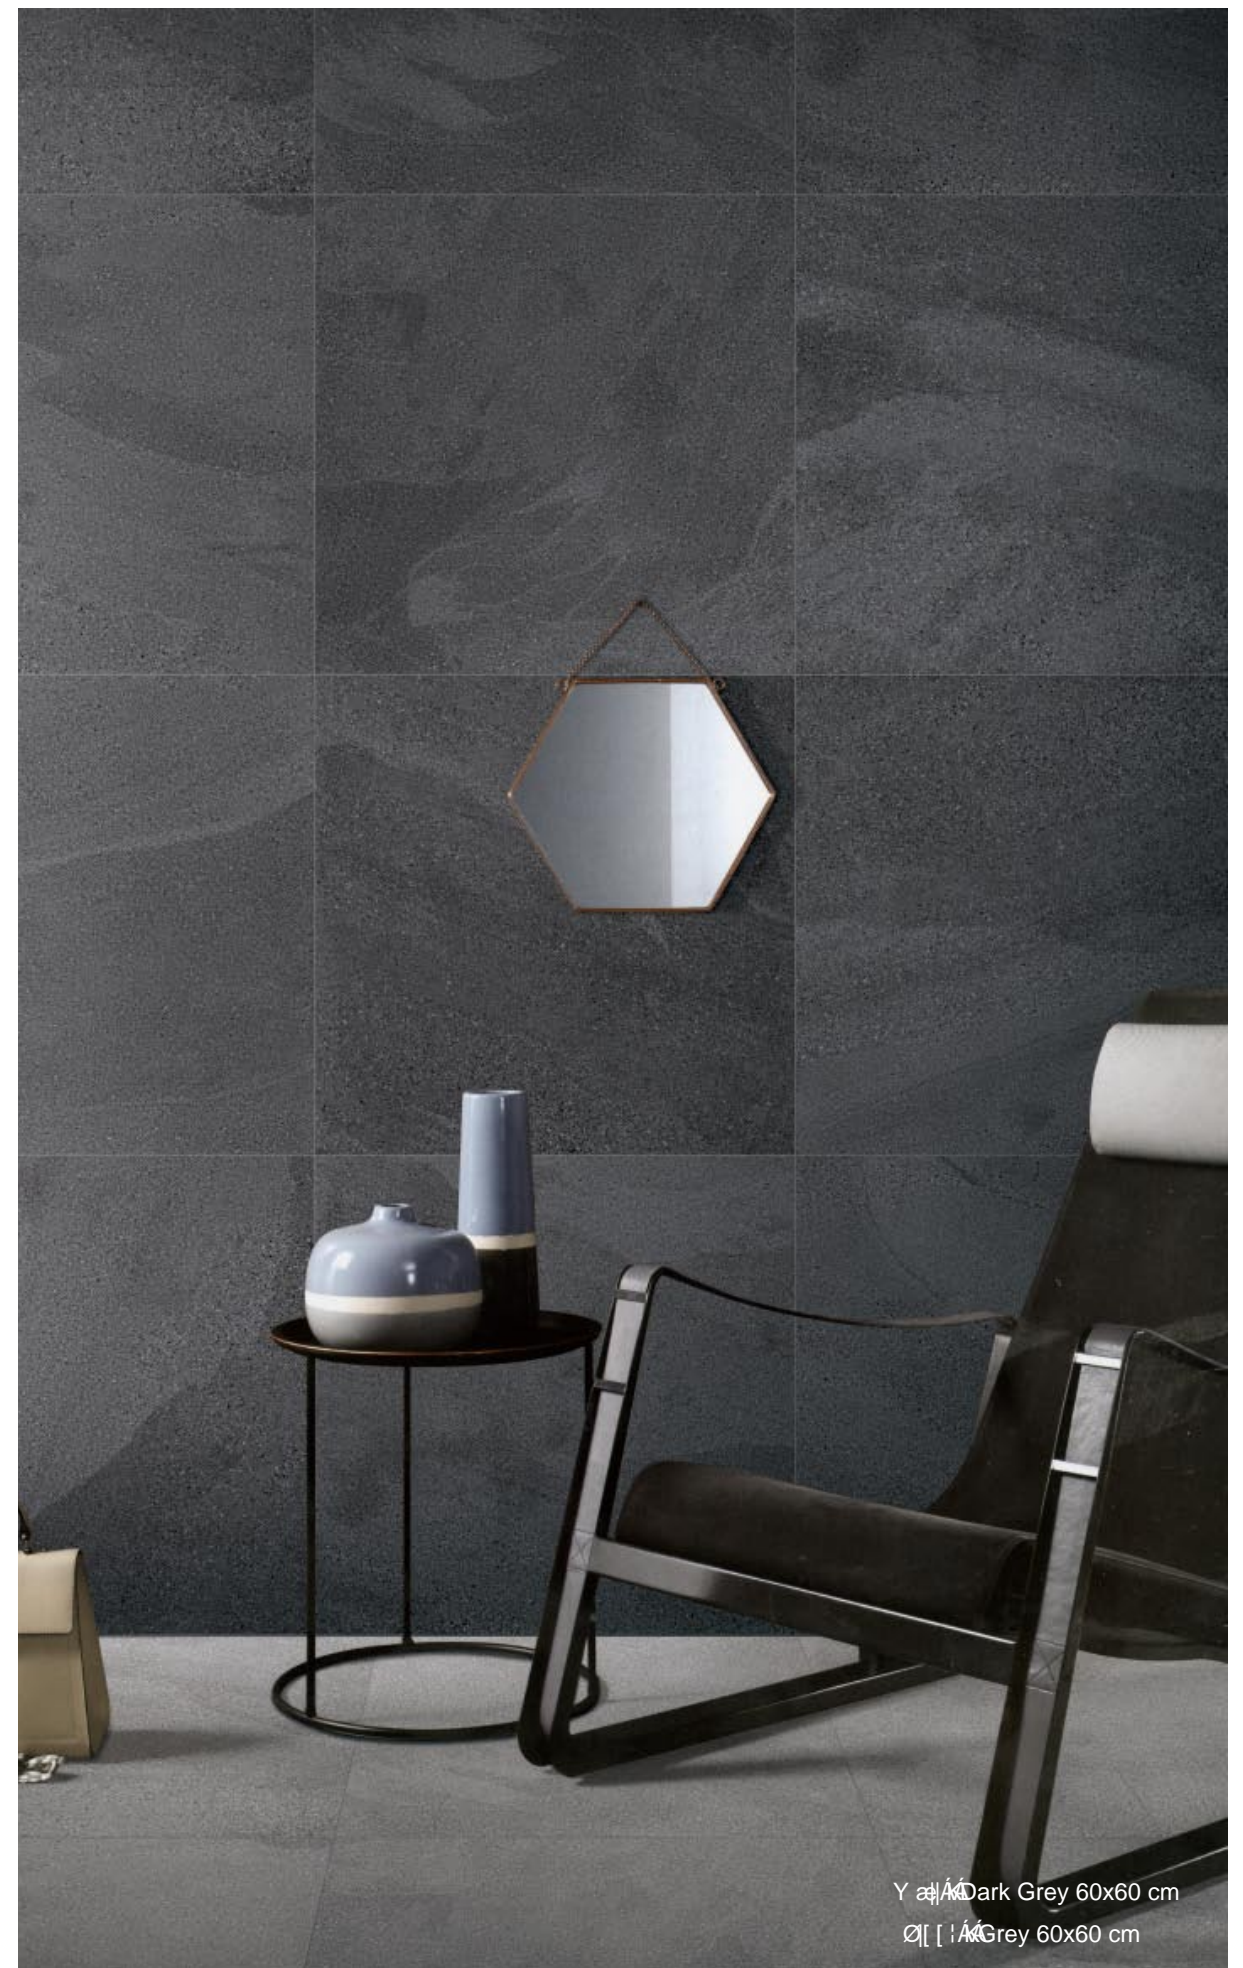

再现了砂岩和石纹的混合纹理，极具层次感，宛如沙滩上粗犷的砂石一般。

Recreates the mixed texture of sandstone and bluestone, which have a strong sense of depth, just like the rough sands and stone on the beach.

Y 2110 Dark Grey 60x60 cm  
Q1111 Grey 60x60 cm